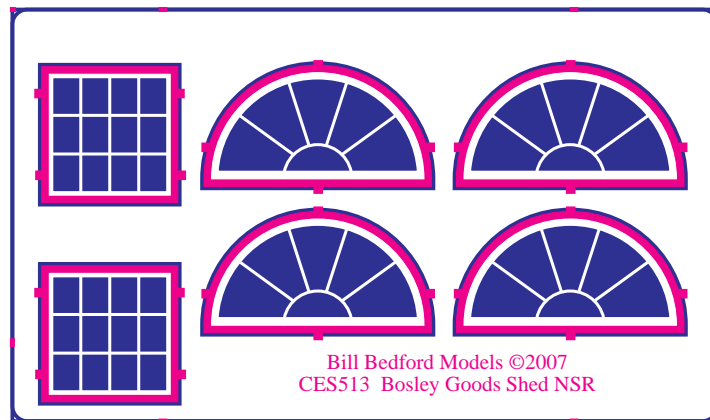

CES513 Bosley Goods Shed NSR - Price code S