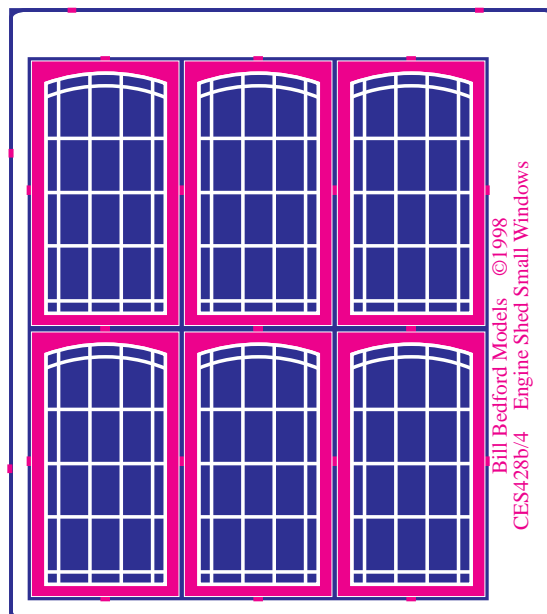

CES069a 4-Pane Industrial Windows - Price code T

CES204 Windows for Woodburn Signalbox NER - Price code P

CES262 Engine Shed Windows - Price code S

CES428a MR Engine Shed Windows - Price code R

CES428b Engine Shed Small Windows - Price code Q