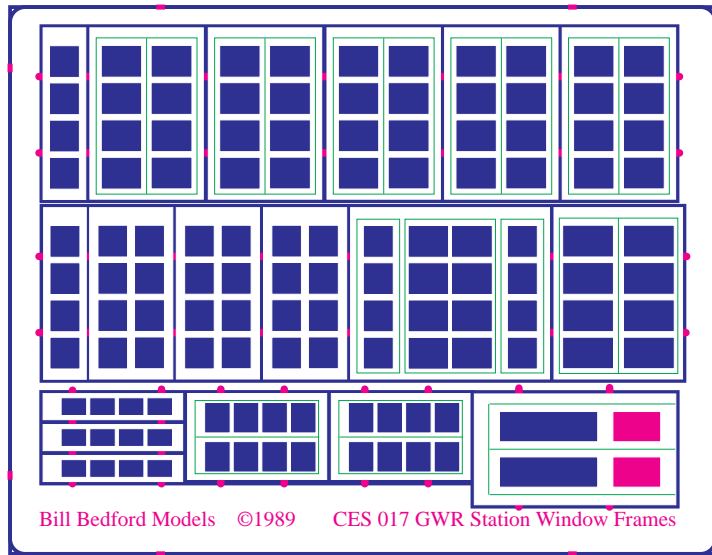

CES 017 GWR Station Window Frames - Price code R