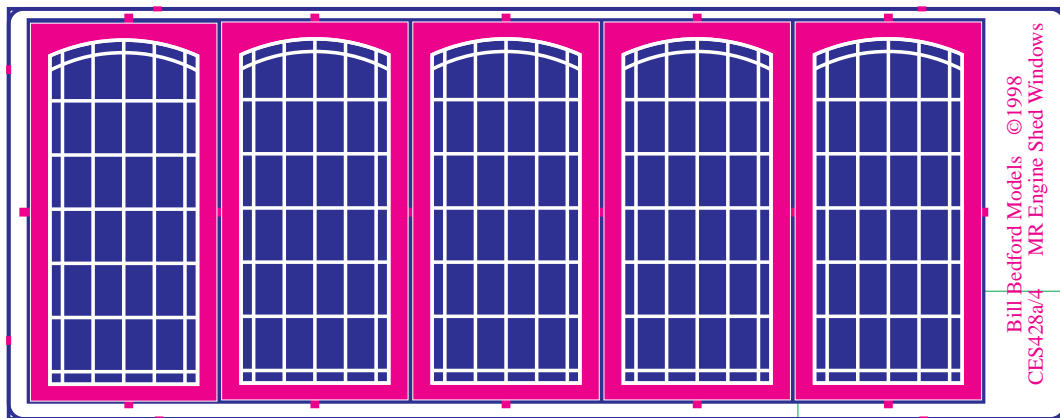

CES428a MR Engine Shed Windows - Price code R