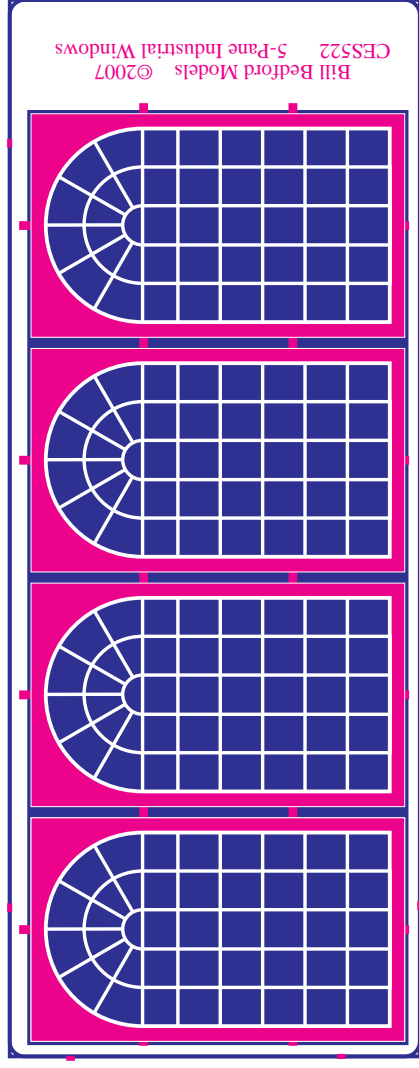

## Architectural Etchings

Available to order in 2mm, 3mm, HO, 4mm, S, 7mm Scales

Illustration are actual size for 4mm Scale.

## Price Codes

Code	2mm	3mm	HO	4mm	S	7mm
E	18.00	39.30	59.40	59.40	90.00	187.20
L	9.00	19.70	29.70	29.70	45.00	93.60
M	7.50	16.40	24.80	24.80	37.50	78.00
N	6.00	13.10	19.80	19.80	30.00	62.40
O	5.10	11.20	16.90	16.90	25.50	53.10
P	4.50	9.90	14.90	14.90	22.50	46.80
Q	3.00	6.60	9.90	9.90	15.00	31.20
R	2.30	5.00	7.50	7.50	11.30	23.40
S	2.00	4.40	6.60	6.60	10.00	20.80
T	1.50	3.30	5.00	5.00	7.50	15.60

CES493 Windows - Price code P

CES496 SAR windows - Price code N

CES508 GNR Coal Stage Windows - Price code Q

CES513 Bosley Goods Shed NSR - Price code S

CES516 SR Provender Store Windows - Price code Q

CES500 windows - Price code N

CES501 5-Pane Industrial Windows - Price code S

CES507 Maltings Windows - Price code N

CES514 Tunsall Goods Shed NSR - Price code N

CES473 Blairgowrie Station brackets - Price code Q

CES485 Station Awning Brackets - Price code T