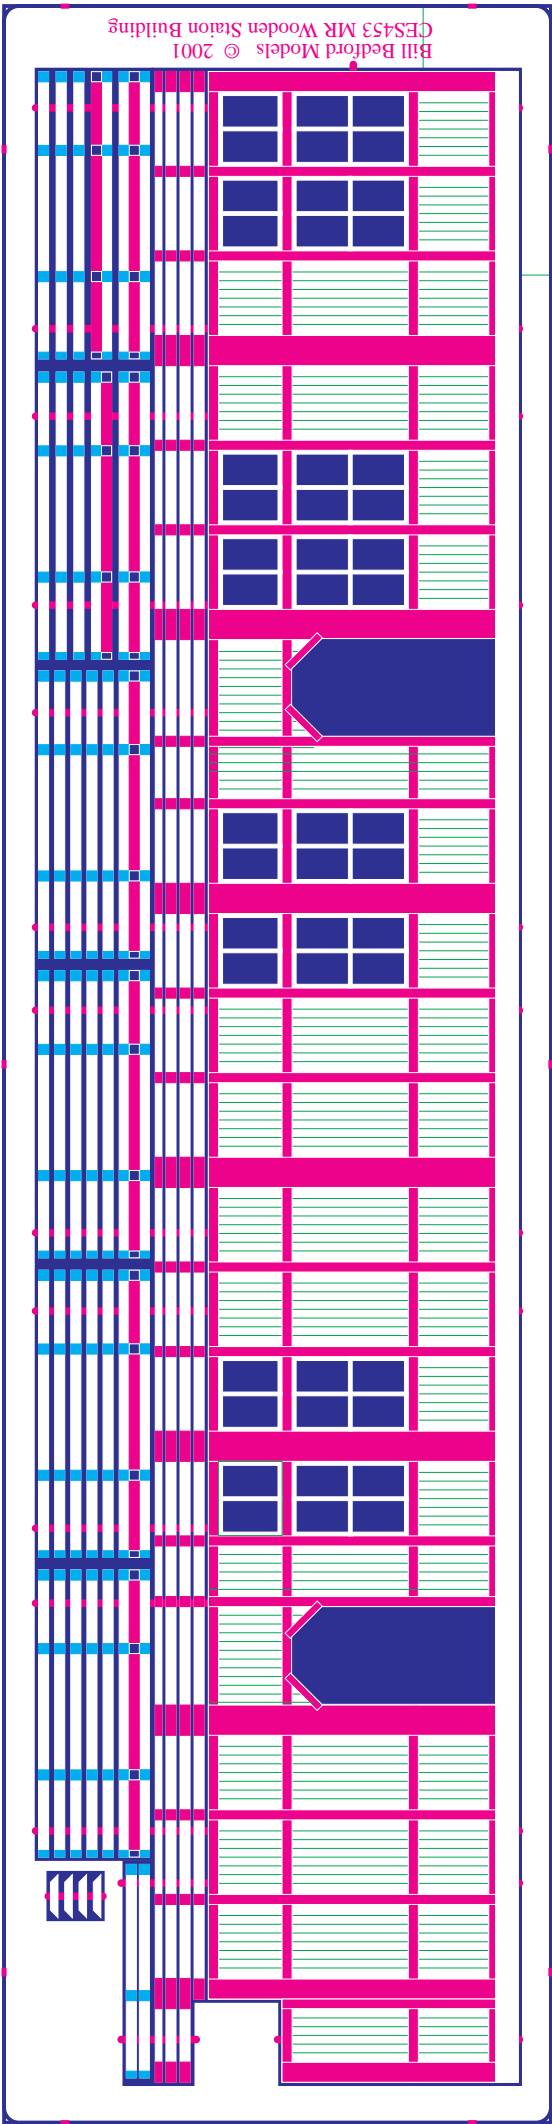

Bill Bedford Models © 2001
CES453 MR Wooden Station Building

CES453 MR Wooden Station Building - 2