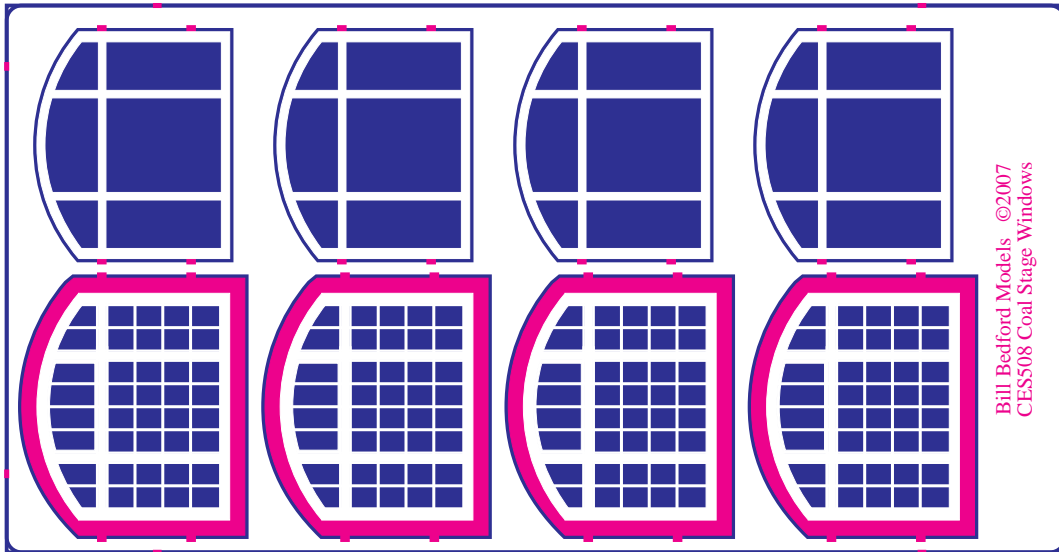

CES508 GNR Coal Stage Windows - Price code Q